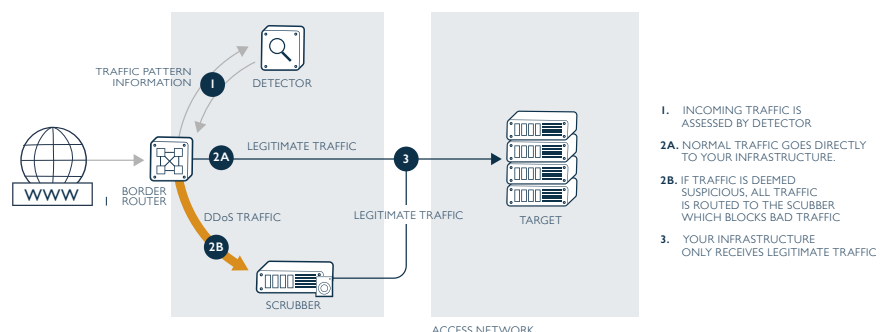

Stop IP Attacks in their Tracks

Our globally distributed, fully integrated system of border routers and scrubbers ensure comprehensive protection against volumetric, protocol based, and application layer attacks.

Benefits

1. Network perimeter anomaly and attack detection
2. Profile based mitigation
3. Automated email alerts
4. 24/7 security operations center*

Ready for anything

Protect against all types of large scale DDoS attacks with fine-tuned attack detection and multiple options for dealing with threats.

Customized to meet your needs

Dive deeply into a specific IP, data range, or rule set to create specific profiles and rules for any environment to tighten security against specific threats.

Global presence

Our platform consists of detectors and scrubbers deployed in the LeaseWeb data centers around the world to ensure comprehensive protection against volumetric, protocol based, and application layer attacks.

Convenient setup and management

Our DDoS IP protection requires no coding and provides visibility of current threats and the countermeasures being deployed.

How it works